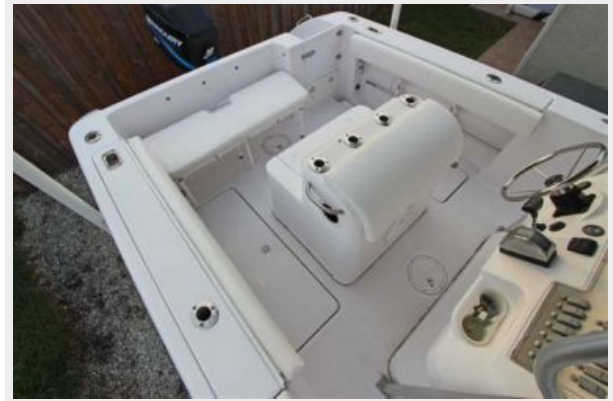

Dual Axle Aluminum Trailer

This 23 Pro-Line Sport is loaded with options including electric windless anchor, dual batteries w/switch, guest battery charger, leaning post with integrated live-well, center console head, drop-down transom bench seat, coaming pads, integrated swim platform w/fold-down stainless anchor, 4 in-deck fish boxes, raw water wash-down, Clarion stereo system, Lowrance Global Map gps/plotter, Lowrance X85 fish-finder, Silva compass, and Standard Horizon VHF.

Hull

- Deep-V Hull
- Integrated Swim Platform W/Fold-Down Stainless Ladder
- Bow-Pulpit W/Electric Windless Anchor
- T-Top W/Electronics Box
- Leaning Post W/Integrated Live-Well
- Drop-Down Transom Bench Seat
- Transom Door
- Center Console Head W/Porta-Potti
- 4 In-Deck Fish Boxes
- Pop-Up Stainless Cleats
- Raw Water Wash-Down

Clarion Marine Stereo/CD Player

Clarion Marine Speakers

Clarion Stereo Remote

Helm Station

Compass

Center Console Electronics Box

Aft Cockpit & Leaning Post

Large Aft Cockpit W/Coaming Pads & Drop-Down Transom Bench Seat