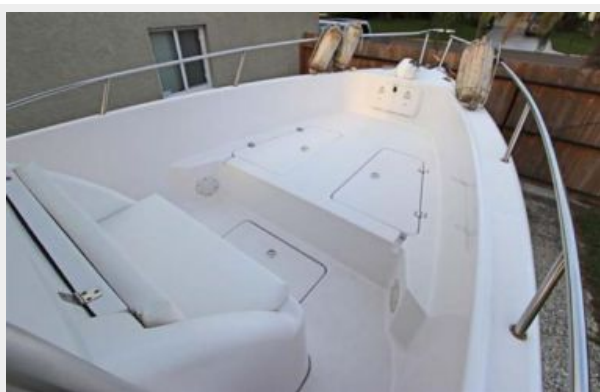

Bow W/Center Console Seating & Fish-Boxes