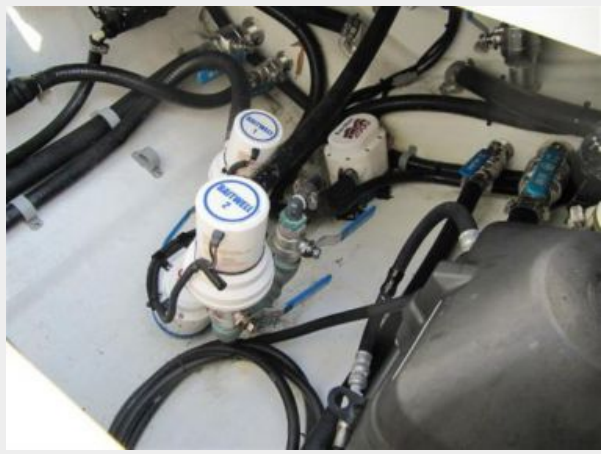

Lazarette / Pumps