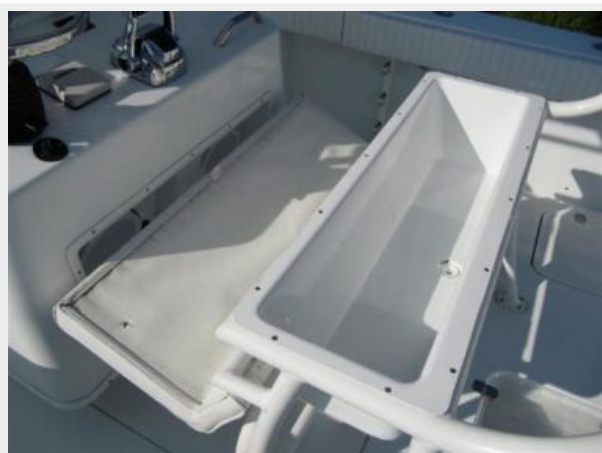

Storage Under Helm Seat