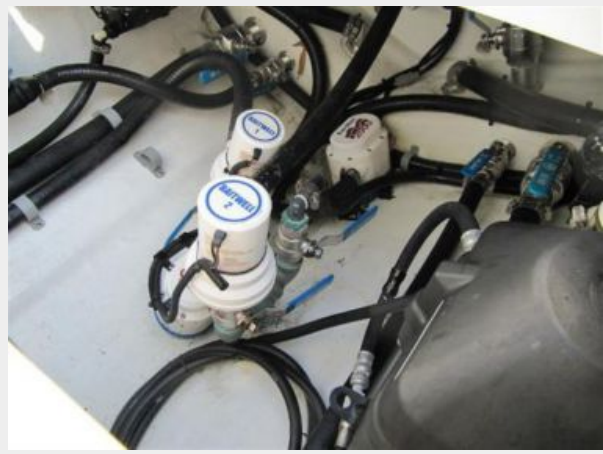

Lazarette / Pumps