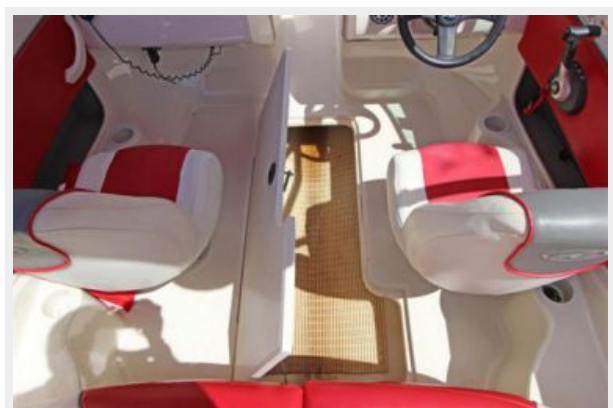

Large Cockpit Ski Locker