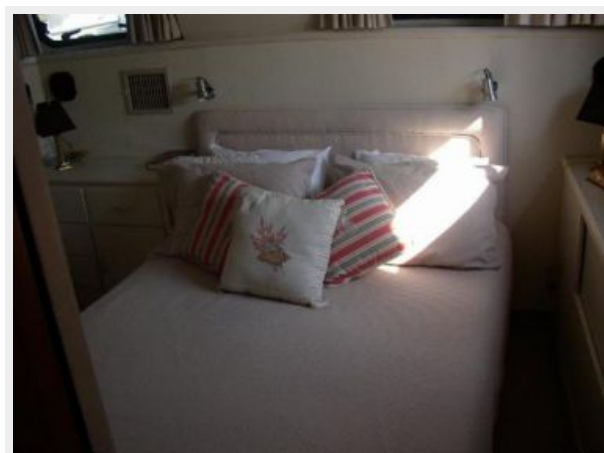

Accommodations

Aft full Beam Master Stateroom with center island Queen bed, full head and lots of natural light. Large V-Berth forward with head and stall shower. Large Salon with comfortable seating and sofa that converts to double bed. Mid level full galley with separate Dinette to Starboard.

- Separate enclosed Shower
- Vanity with sink
- Medicine cabinet
- Port Light
- Galley Maid Delta Toilet

Guest Stateroom

- V- Berth with upholstered filler
- New fabric on bed Cushions
- Port Light
- Hanging Locker

ФОТОГРАФИИ

Bridge

VIP Forward

Master Vanity

Master

Master

Galley

Dinette