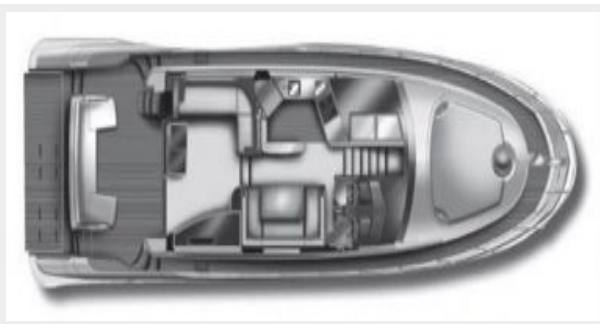

Hull Color: Blue

Engine Information

Engines: 2

Manufacturer: MAN

Model: R6

Engine Type: Inboard

Fuel Type: Diesel

PHOTOS