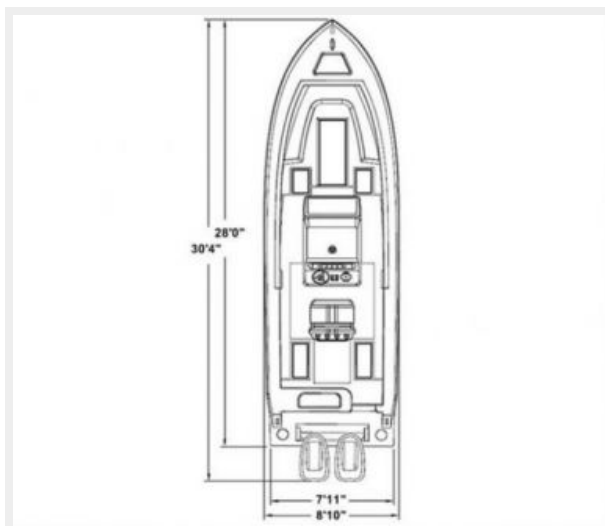

28 Sport Fish