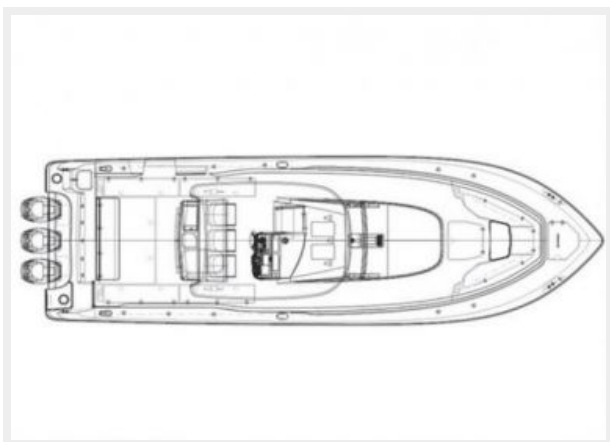

PHOTOS

Layout