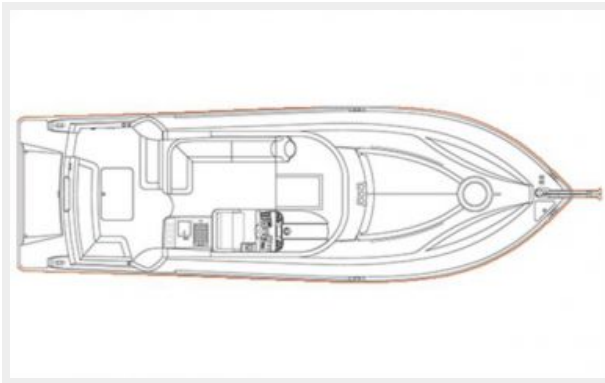

PHOTOS

Layout