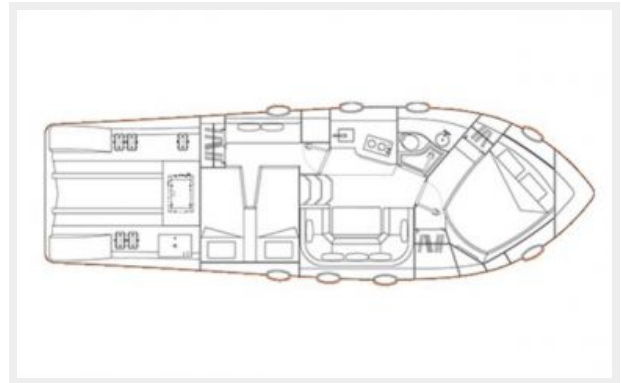

Displacement: 12125.42441 Pounds

Accommodations

Total Cabins: 2

Total Berths: 4

Total Heads: 1

Hull and Deck Information

Hull Material: GRP

Hull Color: White

Layout

Bow

Windlass

Aft

Helm

Cockpit Seating

Aft Seating

Entrance to Saloon & Cabin