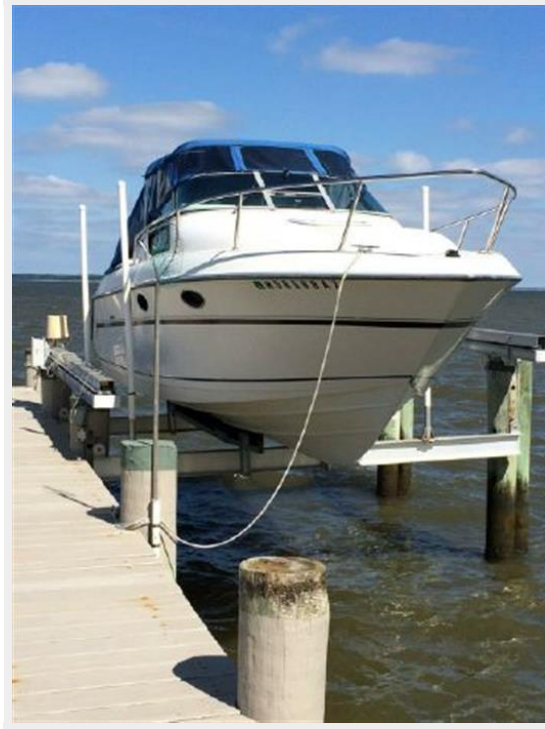

SLICKCRAFT 279SC — SLICKCRAFT

Builder: SLICKCRAFT

LOA: 27' 0" (8.23m)

Year Built: 1989

Model: Cruiser

Price: PRICE ON APPLICATION

Location: United States

Our experienced yacht broker, Andrey Shestakov, will help you choose and buy a yacht that best suits your needs **Slickcraft 279SC — SLICKCRAFT** from our catalogue. Presently, at Shestakov Yacht Sales Inc., we have a wide variety of yachts available on our sale's list. We also work in close contact with all the big yacht manufacturers from all over the world.

SPECIFICATIONS

Basic Information

Category: Cruiser

Model Year: 1989

Year Built: 1989

Country: United States

Dimensions

LOA: 27' 0" (8.23m)