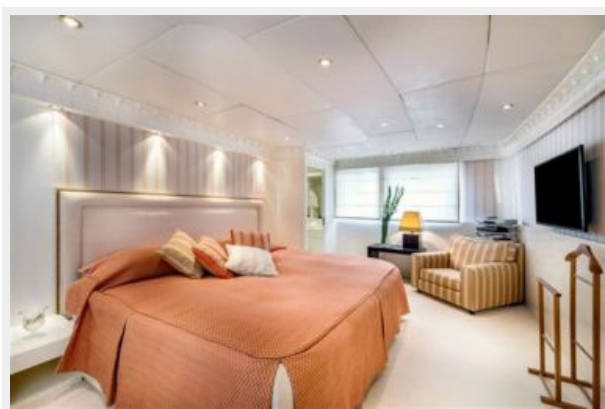

Model: 3508/716kW

PHOTOS

Sky Deck

Aft Upper Deck

Gym

Master Cabin

Master Bath

Wheelhouse