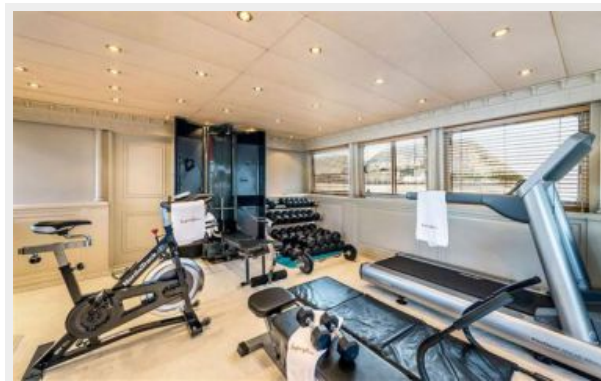

Model: 3508/716kW

PHOTOS

Sky Deck

Aft Upper Deck

Gym

Master Cabin

Master Bath

Wheelhouse