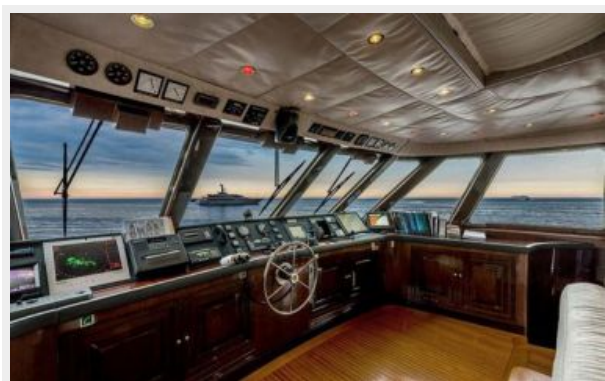

Wheelhouse