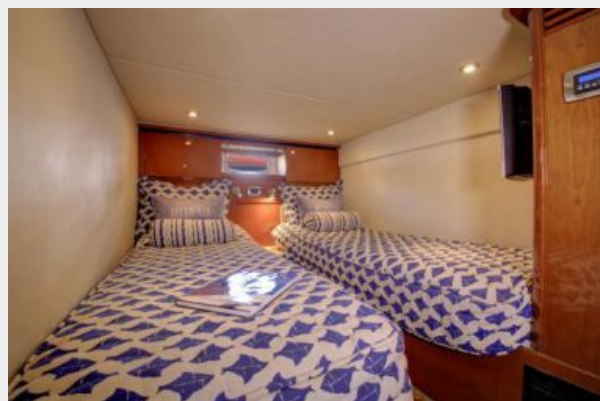

Port Stateroom (1)