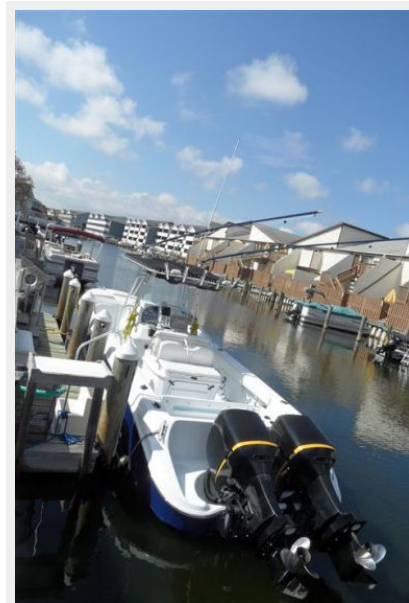

SPECIFICATIONS

Overview

2004 34' Baja Sportfish Center Console. This well maintained Vessel has a lot to offer. Twin Mercury 250 HP EFI Engines with only 275 Hours. Cruise at 35 MPH burning 30 GPH. Top out at 55 MPH. This vessel comes with a custom full cover and a helm cover. T-Top with Taco Outriggers and Pancake Teaser Reels, T-Bag. Electronics include Garmin 3210 GPS Plotter FF/DF, Standard Horizon VHF, Clarion Stereo, Flo Scan Fuel Management System. Cuddy Cabin has A/C and Reverse Cycle Heat. Shore Power, Anchor Windless, Bow Sun Pad, Live Well, Leaning Post with lots of Storage, In Deck Fish Boxes, Trim Tabs, Fold away rear seating, Cockpit Bolsters, Fresh and Saltwater Washdown, Lots of storage and ample seating makes this a very versatile vessel. Call Today to Schedule a Showing.

2004 34' Baja Sportfish Fwd Seating

2004 34' Baja Sportfish Stern

2004 34' Baja Sportfish Engines

2004 34' Baja Sportfish

2004 34' Baja Sportfish

2004 34' Baja Sportfish

2004 34' Baja Sportfishrn

2004 34' Baja Sportfish