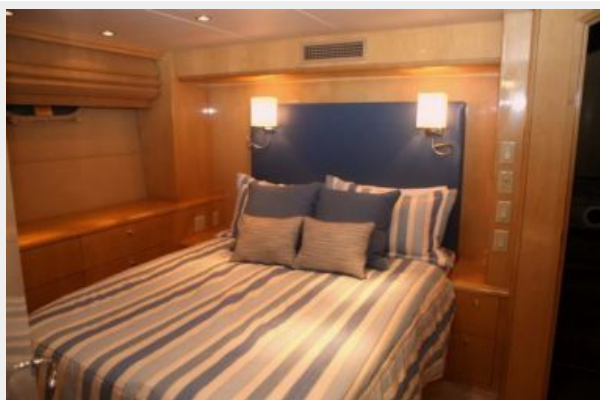

twin guest head