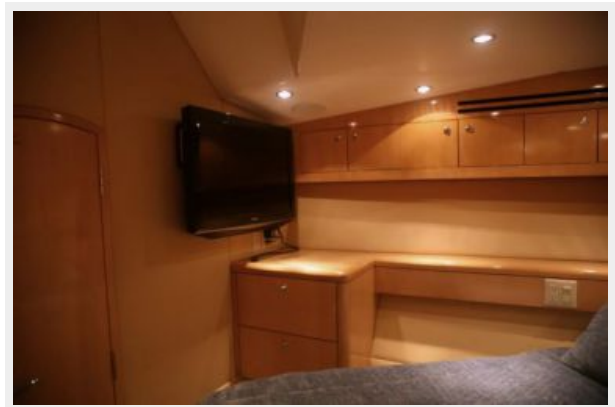

VIP forward