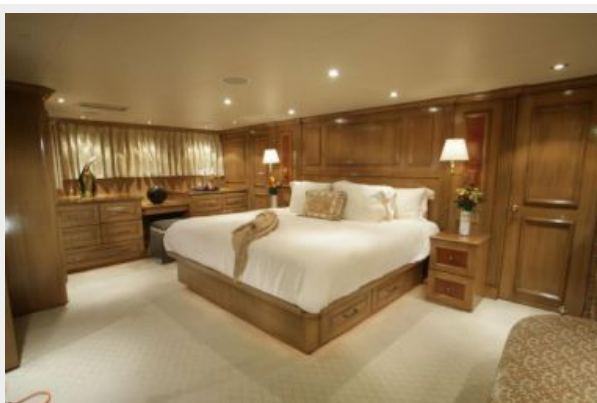

Queen Guest Stateroom, Port

- Queen berth w/spread, shams & drawers below
- Built-in nightstand
- Built-in dresser
- 26" LCD TV, DVD, surround sound
- Hanging locker
- Custom window treatments
- Private bath w/corion vanity, shower

Queen Guest Stateroom, Starboard

- Queen berth w/spread, shams & drawers below
- Built-in nightstand
- Built-in dresser
- 26" LCD TV, DVD, surround sound
- Hanging locker
- Custom window treatments
- Private bath w/corion vanity, shower

ФОТОГРАФИИ

Main Salon

Dining Salon

Galley

Pilothouse

Master Stateroom

Master His & Her Bath

Queen Guest Stateroom