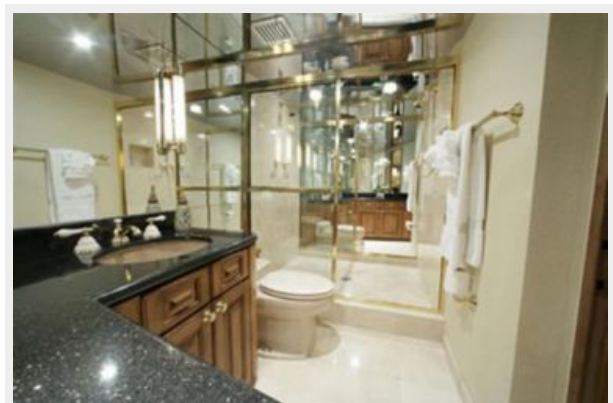

Master Stateroom

- Warm maple wood joinery & paneling throughout w/cove molding
- King berth w/storage drawers below, spread & shams
- (2) Built-in nightstands
- (2) Swing-arm brass reading lamps
- (2) Sets of built-in 5-drawer dressers & vanity w/bench seat
- Built-in upholstered settee
- Entertainment center w/45" HDTV, Direct TV, DVD & surround sound
- Window treatments w/draperies & blinds
- Walk-in cedar-lined closet w/owner's closet
- His & Her Bath w/marble shower, marble vanity, mirrored panels cabinets & overhead

Queen Guest Stateroom, Port

- Queen berth w/spread, shams & drawers below
- Built-in nightstand
- Built-in dresser
- 26" LCD TV, DVD, surround sound
- Hanging locker
- Custom window treatments
- Private bath w/corion vanity, shower

Queen Guest Stateroom, Starboard

- Queen berth w/spread, shams & drawers below
- Built-in nightstand
- Built-in dresser
- 26" LCD TV, DVD, surround sound
- Hanging locker
- Custom window treatments
- Private bath w/corion vanity, shower

ФОТОГРАФИИ

Main Salon

Dining Salon

Galley

Pilothouse

Master Stateroom

Master His & Her Bath

Queen Guest Stateroom