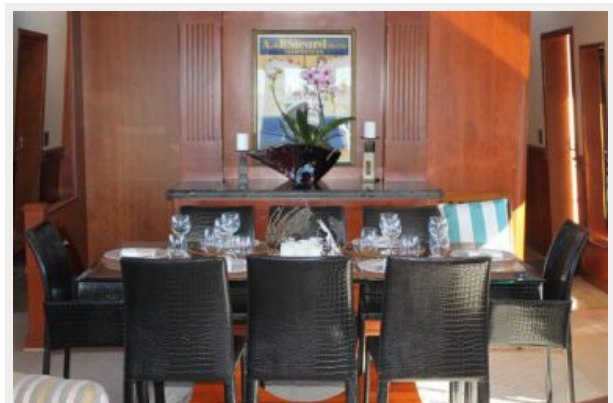

ФОТОГРАФИИ