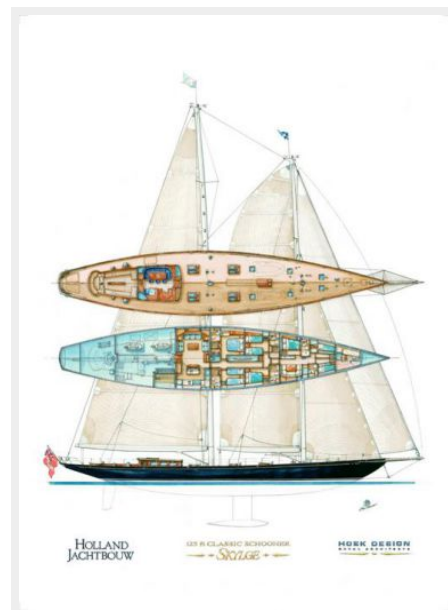

This is Us General Arrangement

This is Us Salon