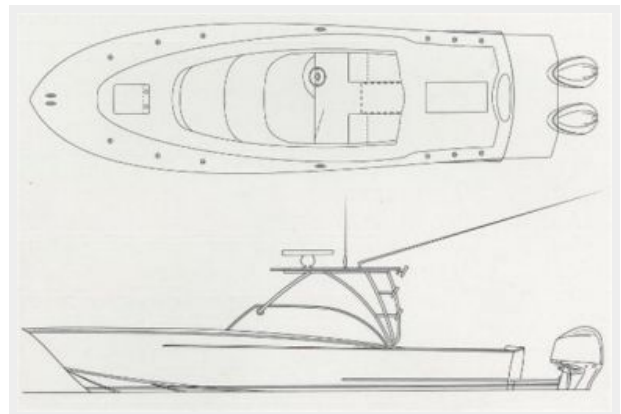

# PHOTOS

**36' Out Island - Available in Fish Around or Center Console**

**36' Out Island - Cockpit Layout - Fish Around**

**36' Out Island - Bow Flare**

**Without Tower**

**With Tuna Tower**