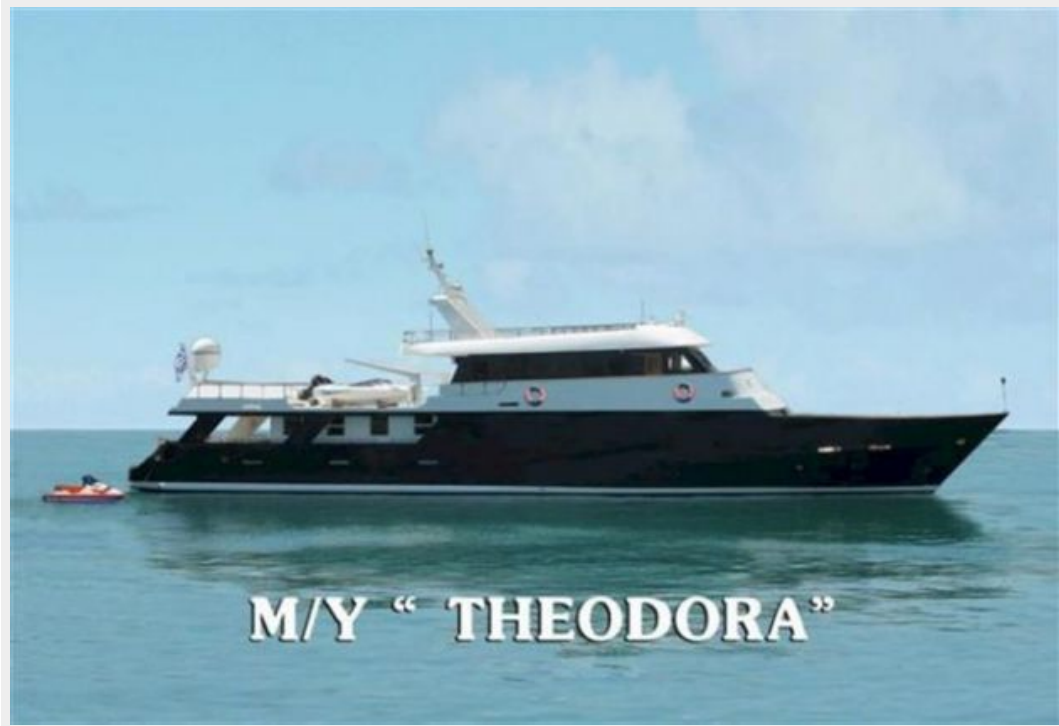

THEODORA — CUSTOM

Builder: CUSTOM

Year Built: 1982

Model: Motor Yacht

Price: PRICE ON APPLICATION

Location: Greece

LOA: 132' 0" (40.23m)

Beam: 20' 0" (6.10m)

Max Draft: 8' 0" (2.44m)

Cruise Speed: 15 Kts. (17 MPH)

Max Speed: 17 Kts. (20 MPH)

Our experienced yacht broker, Andrey Shestakov, will help you choose and buy a yacht that best suits your needs **THEODORA — CUSTOM** from our catalogue. Presently, at Shestakov Yacht Sales Inc., we have a wide variety of yachts available on our sale's list. We also work in close contact with all the big yacht manufacturers from all over the world.