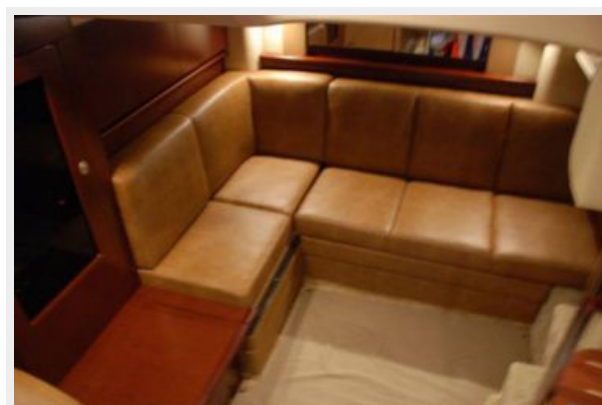

Accommodations

Full sized island berth-forward

Mid cabin seating with conversion to double berth

Cruisair air conditioning and heat

VacuFlush head

Clarion AM/FM stereo with CD changer and helm remote

Cabin carpet runners

Helm

Cabin

Cabin

Forward Stateroom

Mid Cabin

Head

Head

Engine Room