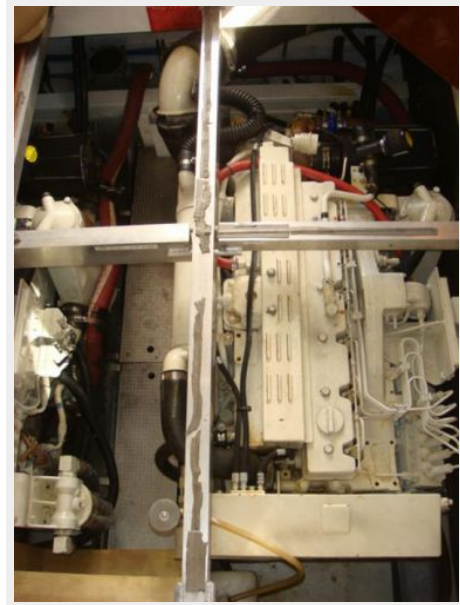

SPECIFICATIONS

Overview

42' Sealine F42/5 Motoryacht Navigator is a very well-maintained 42' Sealine motoryacht. She offers sleek European styling, a 2 stateroom, 2 head layout, upper and lower helms, low-hour Cummins main engines, bowthruster and loads of storage. Navigator is a Great Loop veteran and ready for her next cruise. The sellers are ready for their next adventure, so Navigator has been priced to sell.

42' Sealine engine room forward

42' Sealine Racor fuel filters

42' Sealine oil change system

42' Sealine electrical panel

42' Sealine generator soundbox

42' Sealine generator

42' Sealine battery charger

42' Sealine custom portable GPS/AIS