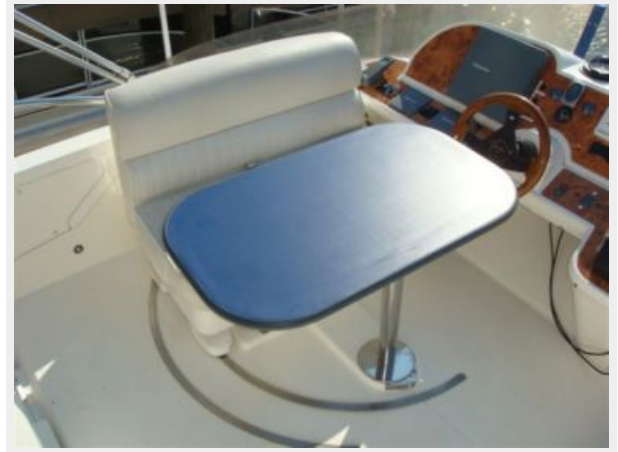

42' Sealine Aftdeck

The covered aftdeck offers built-in seating aft that extends aft electrically by about three feet, built-in BBQ grill, Vitrofrigo icemaker, storage cabinets, transom gate to the integrated swimplatform, lazarette access, a removable table, storage in the overhead, teak deck, molded-in steps to the flybridge and a sliding glass door to the salon.

PHOTOS

42' Sealine starboard profile

42' Sealine port aft profile

42' Sealine anchor windlass

42' Sealine foredeck

42' Sealine foredeck aft

42' Sealine foredeck cushions

42' Sealine port side deck photo1

42' Sealine port side deck photo2

42' Sealine starboard side deck photo1

42' Sealine starboard side deck photo2

42' Sealine flybridge forward

42' Sealine flybridge aft

42' Sealine flybridge helm

42' Sealine flybridge helmseat

42' Sealine flybridge table photo1

42' Sealine flybridge table photo2

42' Sealine flybridge refrigerator

42' Sealine flybridge starboard seating

42' Sealine flybridge helm cover

42' Sealine flybridge seat storage