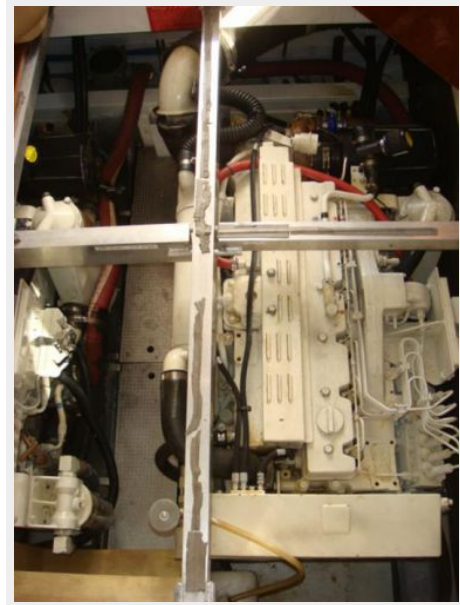

ХАРАКТЕРИСТИКИ

Обзор

42' Sealine F42/5 Motoryacht Navigator is a very well-maintained 42' Sealine motoryacht. She offers sleek European styling, a 2 stateroom, 2 head layout, upper and lower helms, low-hour Cummins main engines, bowthruster and loads of storage. Navigator is a Great Loop veteran and ready for her next cruise. The sellers are ready for their next adventure, so Navigator has been priced to sell.

42' Sealine guest stateroom desk

42' Sealine guest head

42' Sealine engine room

42' Sealine engine room forward

42' Sealine Racor fuel filters

42' Sealine oil change system

42' Sealine electrical panel

42' Sealine generator soundbox