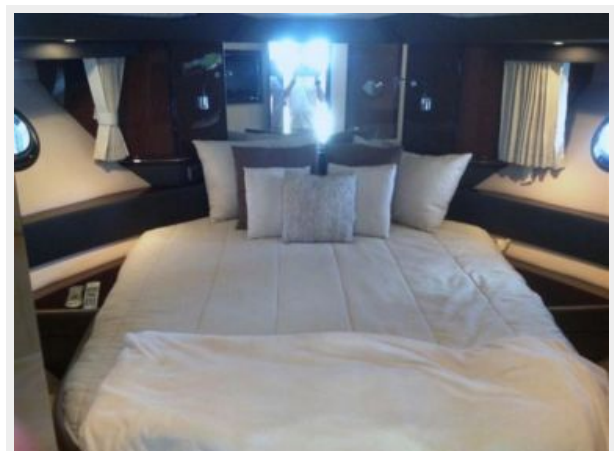

MASTER STATEROOM