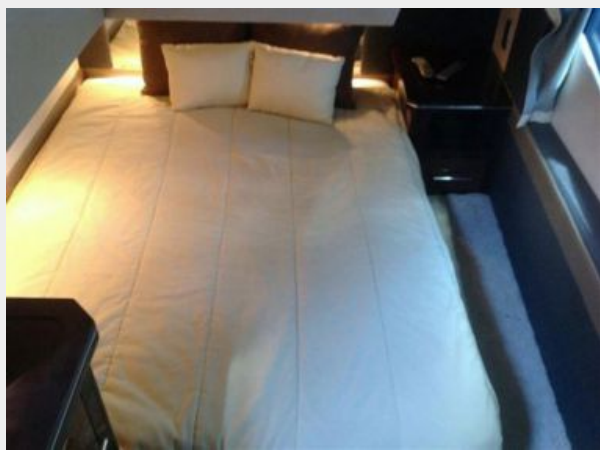

VIP STATEROOM