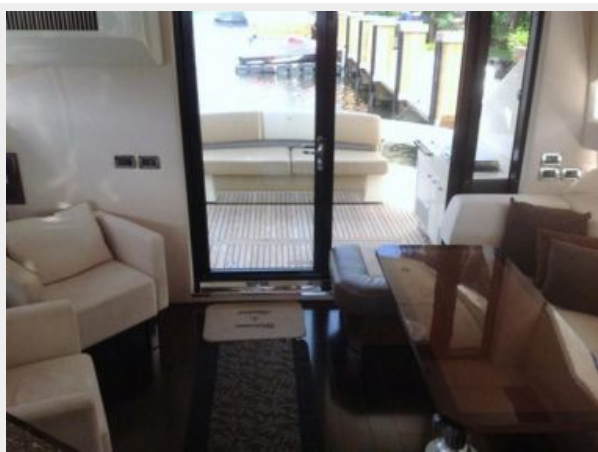

SALON ENTRY DOORS