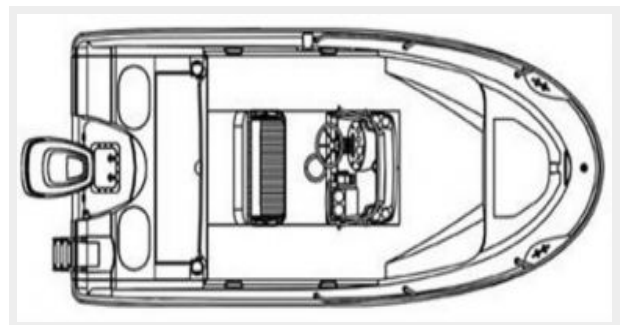

Transom Live-Well

Wang Stick for Environmentally Friendly Anchoring in Shallow Water

Fold-Down Stainless Ladder

Floor Plan

CONTACTS

Andrey Shestakov, leading yacht broker of the sales department of Shestakov Yacht Sales Inc. Shestakov Yacht Sales Inc., the official representative of the Miami/Fort Lauderdale FL headquarters.