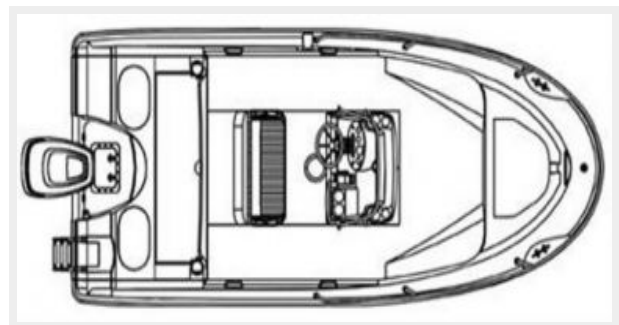

Transom Live-Well

Wang Stick for Environmentally Friendly Anchoring in Shallow Water

Fold-Down Stainless Ladder

Floor Plan