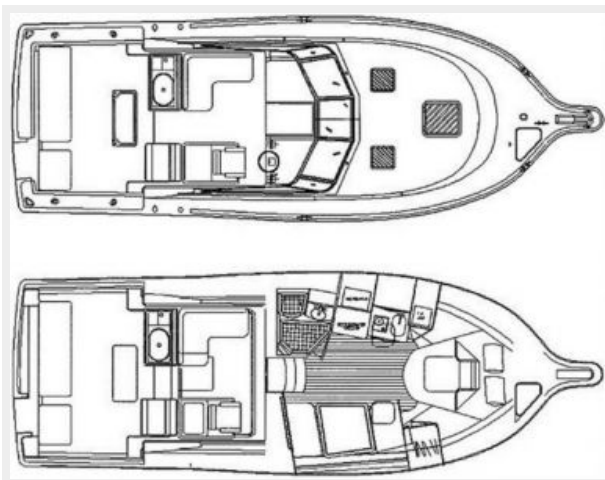

Displacement: 14000 Pounds

Water Capacity: 60 Gallons

Holding Tank: 30 Gallons

Fuel Capacity: 350 Gallons

Accommodations

Total Cabins: 1

Total Heads: 4

Hull and Deck Information

Manufacturer Provided Description

The Pursuit 3400 Express, with its modified deep-V entry and generous 12-foot, 9-inch beam, features performance marked by exceptional stability, precise handling, and a soft, dry ride. The fishing package comes complete with all the necessary equipment including fish boxes in the transom and floor, bait and tackle storage drawers in the lower cockpit, a baitwell unit with activity light, a sink with fresh water spray, a bait prep area, a circulating baitwell, and a cutting board / splash lid. In addition, Lee's rod holders are also standard. The optional fish / cruise plan replaces the fish box with fold-down transom seating and is complemented by more aft-facing upholstered seating. The helm is located starboard and a large L-shaped lounge can be found in the upper cockpit. Aft of the helm is a comfortable captain's chair and entertainment center with cooler / sink basin, cutting board, cup holders, and drawer storage beneath the seat. Belowdecks, the salon has sleeping accommodations for four and features a convertible dinette with a teak table and handcrafted brass marlin inlay. The galley comes fully-equipped, and the head includes a full standup shower and storage. A solid teak and holly floor is standard, matched with stylish fabrics and detailing.

PHOTOS

34 Pursuit - Boat house kept

Cockpit

Helm

Helm seating

Cabin dining

galley

Dining table

Forward berth

Head

Lift kept - enclosed boat house

3400 - deck plan/cabin

3400 - profile

CONTACTS

Andrey Shestakov, leading yacht broker of the sales department of Shestakov Yacht Sales Inc. Shestakov Yacht Sales Inc., the official representative of the Miami/Fort Lauderdale FL headquarters.