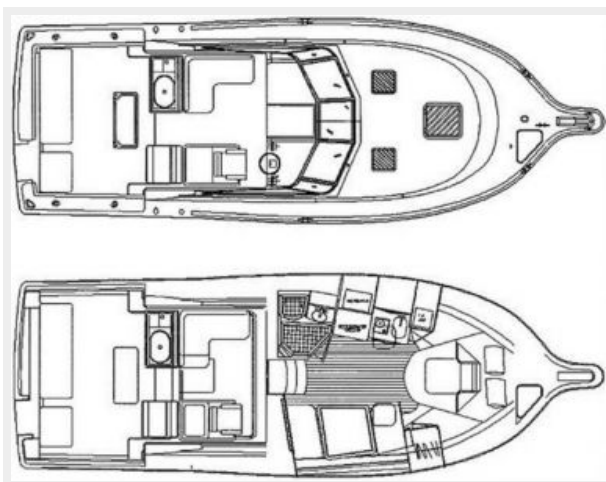

Размеры

Длина общая: 34' 0" (10.36m)

Ширина: 12' 9" (3.89m)

Макс. осадка: 3' 9" (1.14m)

Трапы: 9' 10" (3.00m)

Длина привального бруса: 36' 4"
(11.07m)

Скорость, вместимость и масса

Водоизмещение: 14000 Pounds

The Pursuit 3400 Express, with its modified deep-V entry and generous 12-foot, 9-inch beam, features performance marked by exceptional stability, precise handling, and a soft, dry ride. The fishing package comes complete with all the necessary equipment including fish boxes in the transom and floor, bait and tackle storage drawers in the lower cockpit, a baitwell unit with activity light, a sink with fresh water spray, a bait prep area, a circulating baitwell, and a cutting board / splash lid. In addition, Lee's rod holders are also standard. The optional fish / cruise plan replaces the fish box with fold-down transom seating and is complemented by more aft-facing upholstered seating. The helm is located starboard and a large L-shaped lounge can be found in the upper cockpit. Aft of the helm is a comfortable captain's chair and entertainment center with cooler / sink basin, cutting board, cup holders, and drawer storage beneath the seat. Belowdecks, the salon has sleeping accommodations for four and features a convertible dinette with a teak table and handcrafted brass marlin inlay. The galley comes fully-equipped, and the head includes a full standup shower and storage. A solid teak and holly floor is standard, matched with stylish fabrics and detailing.

ФОТОГРАФИИ

34 Pursuit - Boat house kept

Cockpit

Helm

Helm seating

Cabin dining

galley

Dining table

Forward berth

Head

Lift kept - enclosed boat house

3400 - deck plan/cabin

3400 - profile

КОНТАКТЫ

Андрей Шестаков (Andrey Shestakov) – ведущий яхтенный брокер отдела продаж яхт и судов компании Shestakov Yacht Sales Inc. Официальный представитель Shestakov Yacht Sales Inc. для русскоговорящих клиентов в центральном офисе компании в Майами/Форт Лодердейл/Флорида/США.