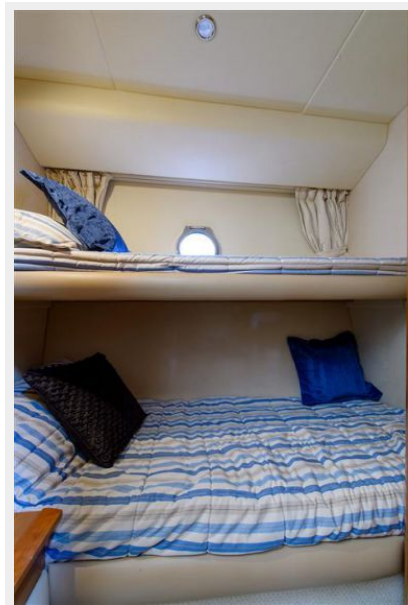

Guest Stateroom