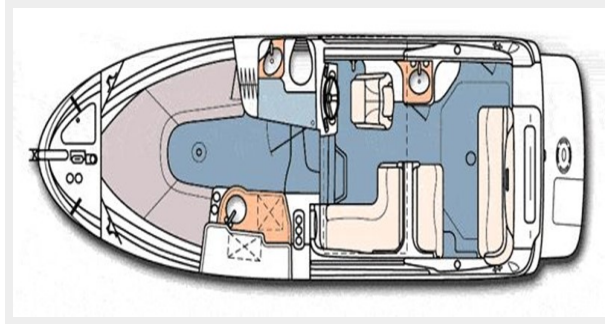

Vessel Diagram