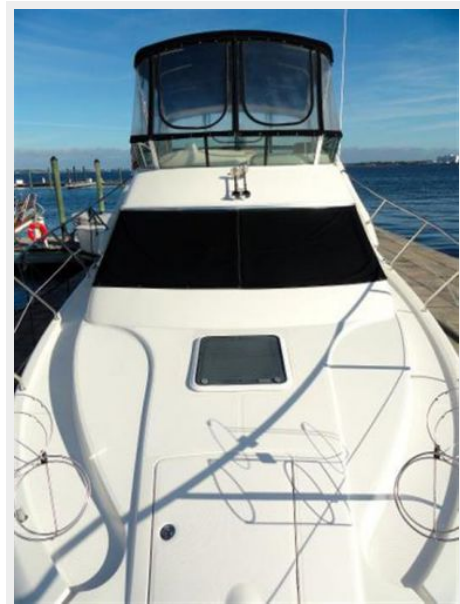

Windshield, Bridge