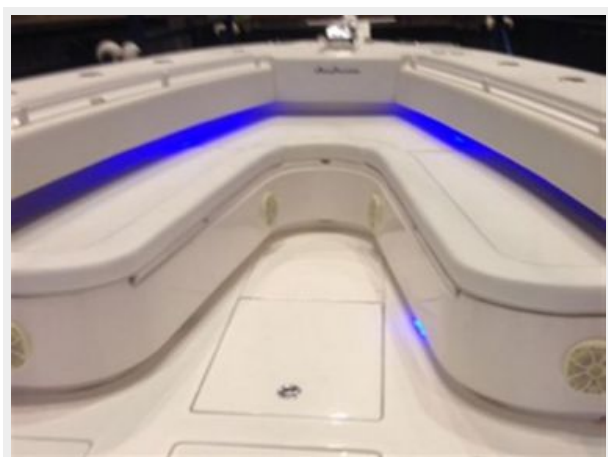

Notable Options

- Huge Cockpit And Fishing Area
- Side Dive Door & Swim door
- Twin livewells with Clear Lids
- Extra Large Center Console With Leaning Post And Storage
- Air Conditioning Inside Console with small berth
- Twin Garmin 7215's
- Underwater Lights
- Windlass
- 6 Electric Reel Outlets
- Search Light with Remote
- 110v Shore Power
- EPIRB

ФОТОГРАФИИ

Without Wrap

Running Shot

Port Profile

Dive Door

With Removable Wrap

Aft Sun Shade

Removable Wrap

Aft View

Console at Night

Forward Seating

LED lights

Head in Console

Garmin 7215's

Aft Sun Shade

Stern