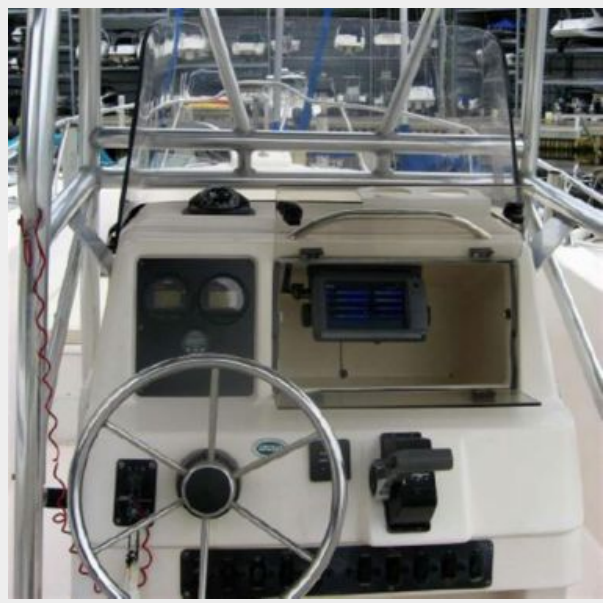

## Обзор

---

(LOCATION: Tarpon Springs FL) The Grady-White 222 Fisherman is a rugged 22 footer that is built to last. She has a deep, roomy, cockpit with toe rails, spacious bow casting platform, center console with T-top and room aft. lockable electronics box, She is powered by a Yamaha OX66 225 horsepower engine to get you out and back quickly.

This Grady-White has stainless steel rails, bow pulpit with roller, anchor, chain locker, forward casting deck, three large in-deck lockers, center console with T-top, forward console seat with under-seat fish box, wide helm seat and room aft for two fishermen. The helm has overhead electronics box, lockable electronics console, Garmin 740S chart plotter / fish finder with Bluechart G2 Vision and a SWFL card, a new depth / temp / speed transducer, Horizon 25W VHF/FM marine transceiver, and a new Dual 400 AM/FM weather radio with CD player. The wide helm seat features a row of rocket launchers and a large bait well. The T-top is equipped with spreader lights and rocket launchers. Twenty-two rod holders allow you to keep many lines in the water.

## Корпус и палуба

---

**Материал корпуса:** Fiberglass

---

# ФОТОГРАФИИ