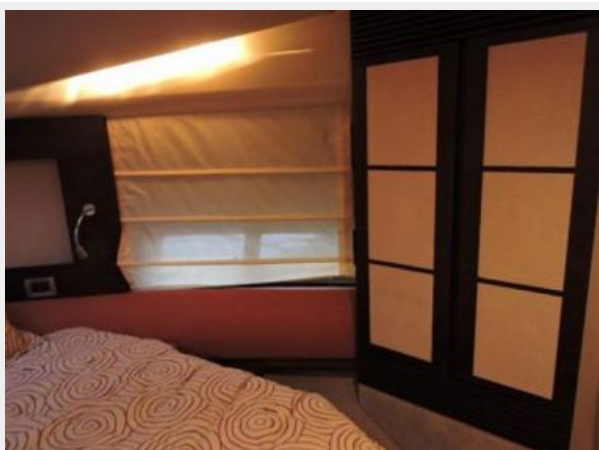

Fwd Cabin Stbd Closet