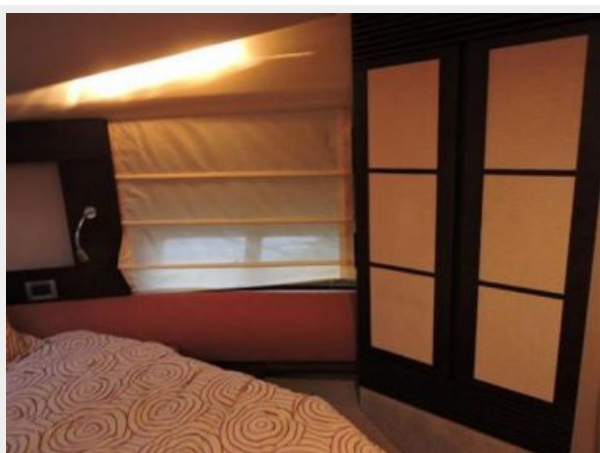

Fwd Cabin Stbd Closet