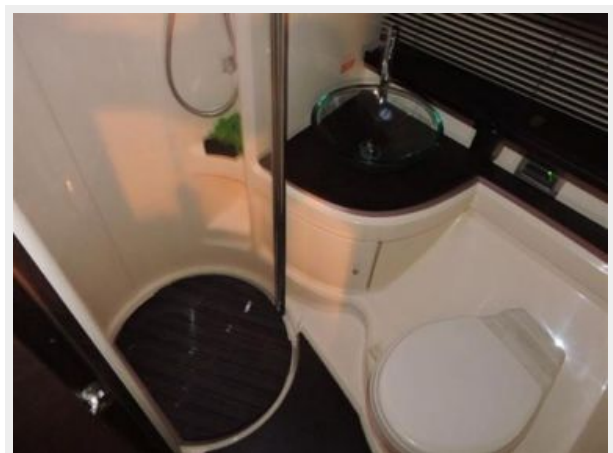

Fwd Cabin Head