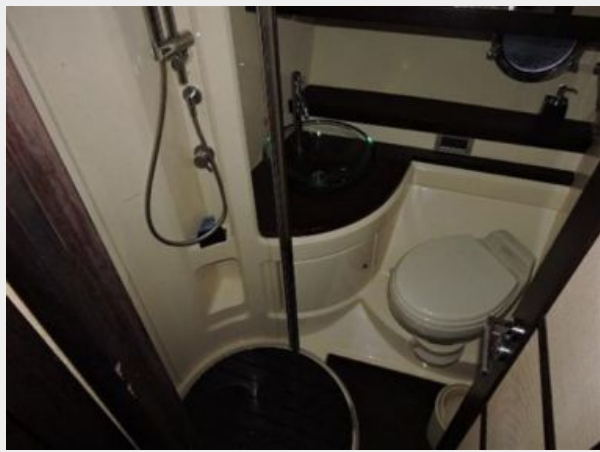

Mid Cabin Head