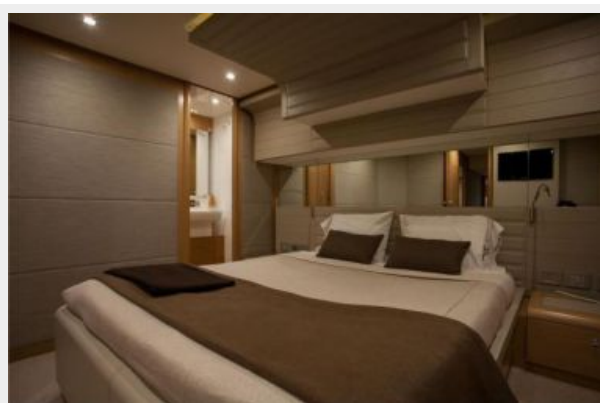

VIP STATEROOM