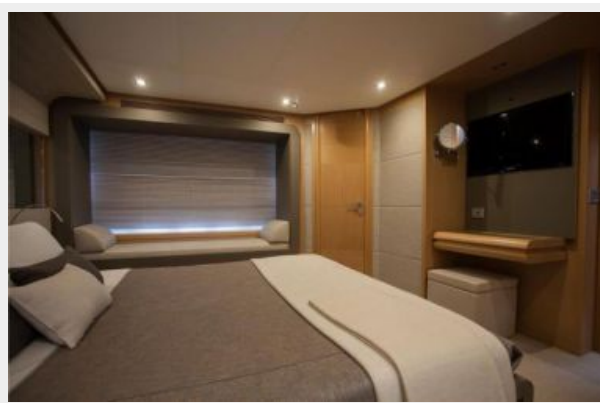

MASTER STATEROOM