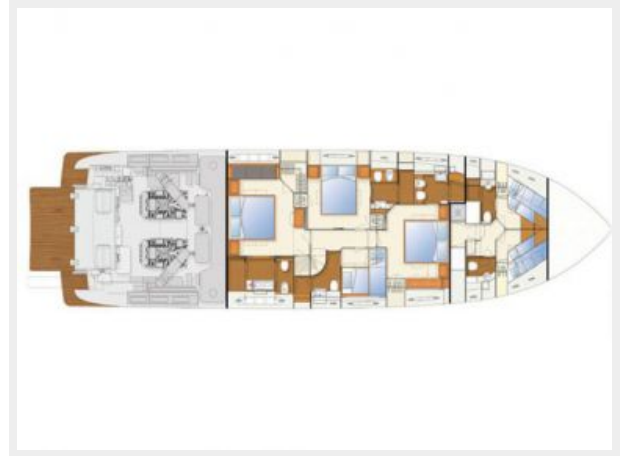

LAYOUT - LOWER DECK