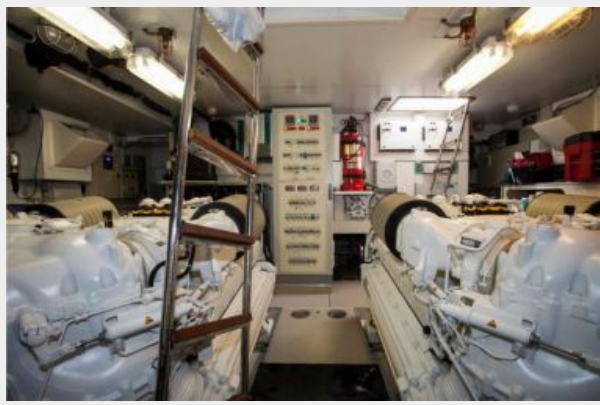

ENGINE ROOM