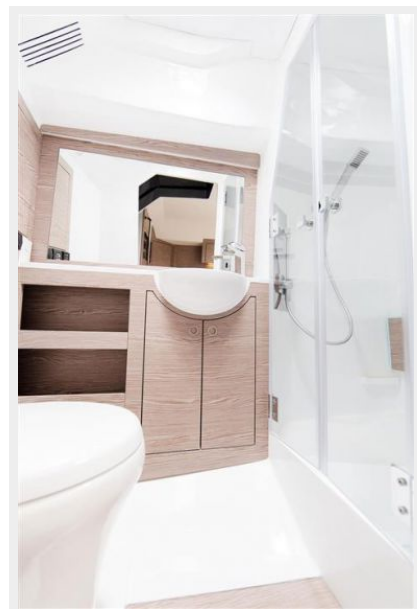

Panels

Helm

Throttle

Layout

On Deck Sink

Head