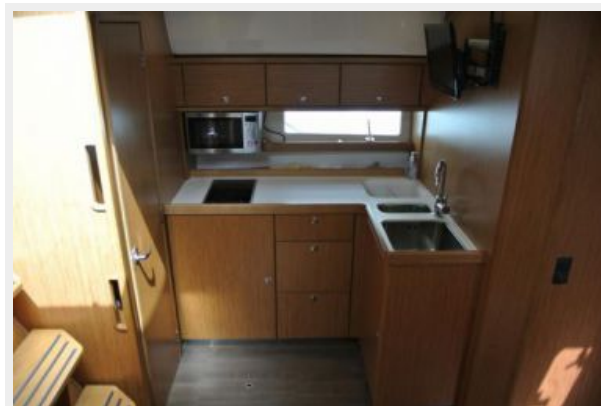

Galley Large galley bench top & storage 2 x sink w/ hot & cold freshwater tap 2 x cooktop burner Baumatic microwave oven Waeco fridge/freezer Ample storage

Master Cabin & Head Double bed w/ storage underneath Vanity counter w/ mirror Ample locker storage Wood flooring Head including: Electric toilet Sink w/ vanity mirror & hot & cold tap Large unit for shower w/ seating

Cockpit Seating

Cockpit Seating

Aft Seating

Storage

Wet Bar

Saloon

Galley

Fridge