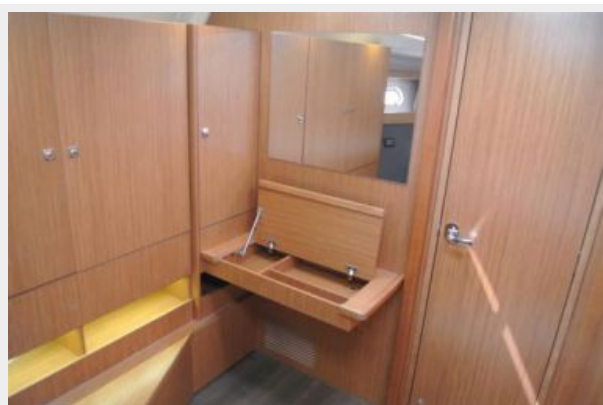

Master Vanity