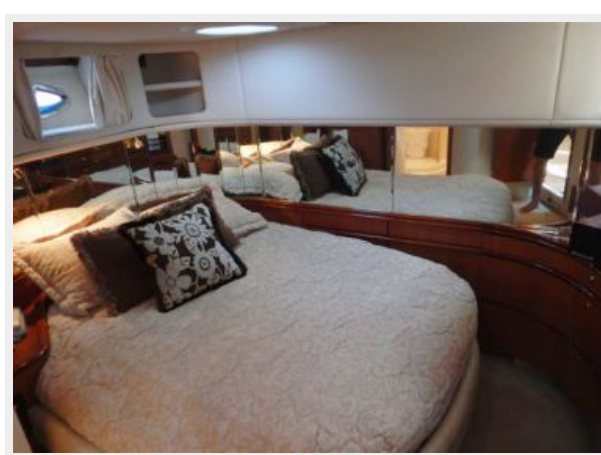

ФОТОГРАФИИ