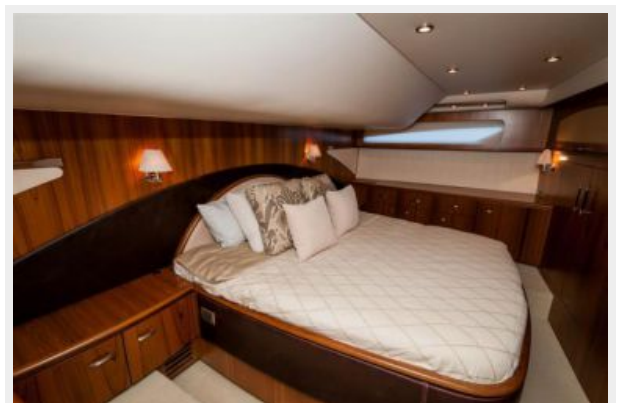

Master Stateroom