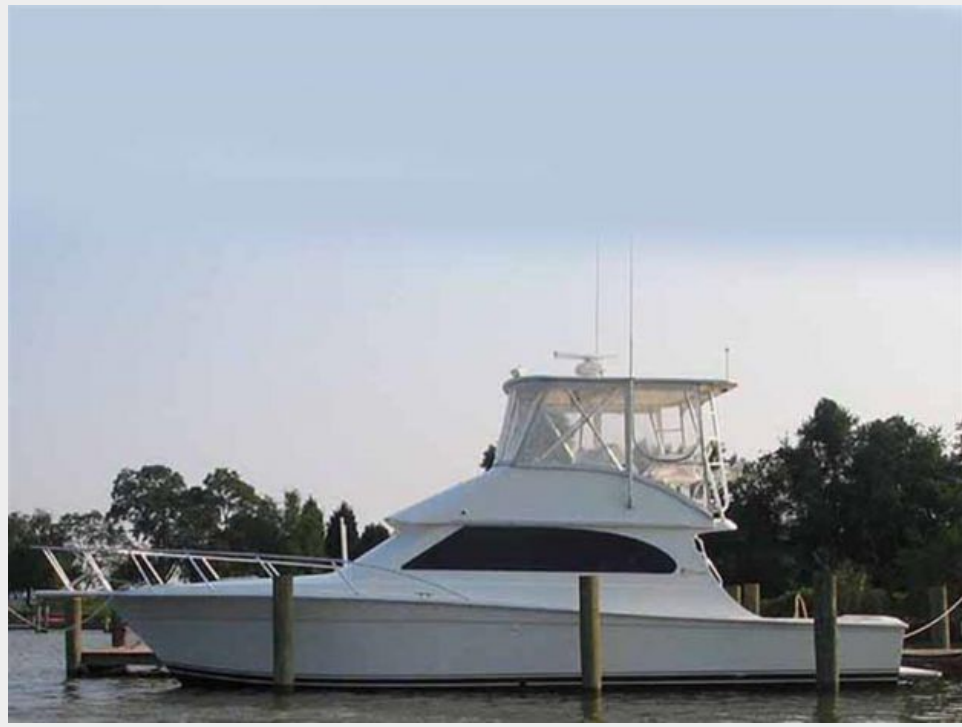

NO NAME — EGG HARBOR

Builder: EGG HARBOR

LOA: 37' 0" (11.28m)

Year Built: 2001

Beam: 13' 6" (4.11m)

Model: Sport Fisherman

Max Draft: 3' 4" (1.02m)

Price: PRICE ON APPLICATION