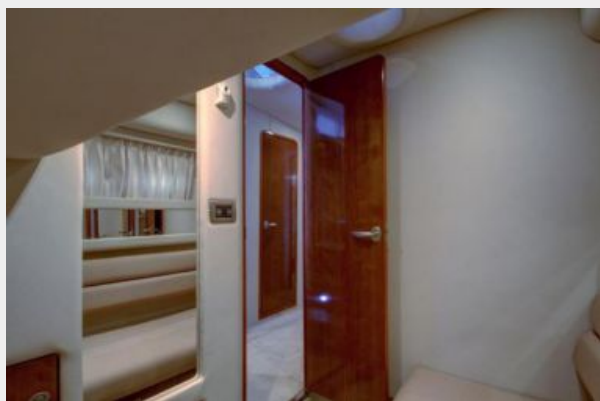

sleeper sofa and a Custom granite cocktail table. The Salon also features an entertainment system to Starboard with two Clarion stereos, two CD players with DVD and an Upgraded “32 Phillips flat screen TV. This vessel’s interior is done in Light Cherry High Gloss cabinetry. The Galley is equipped with a Sub Zero refrigerator & freezer w/ice-maker, microwave/convection oven, three burner flat top burner stove, sink and ample storage space. There is a washer dryer unit below in the Starboard Bunk Stateroom and central vacuum system throughout. **Big Daddy** Master Stateroom is in the Bow with two hanging closets, along with shelving and drawer storage. The Master Stateroom has a private Head with private access as well. The Port Stateroom has a full bed and direct access to the Guest Head. The Starboard Stateroom has 2 bunks and shares the Guest Head to Port. **Big Daddy** Flybridge has access stairs from the Aft Deck. The Flybridge is large with a hard top, full bridge enclosure and is equipped with air conditioning and heat. There is a large U-shaped seating area forward for entertaining with a wet bar including refrigerator. The Helm is complete with Raymarine electronics such as auto pilot, E120 w/fishfinder and two VHF radio’s to mention a few. **Big Daddy** is located in Belleair Beach and ready for showing. **Follow the link below to view a slideshow of Big Daddy:** <http://caryjohn.zenfolio.com/2004searay48db/slideshow>

Master Stateroom To Port

Master Stateroom To Starboard

Master Head

Master Head (2)

Starboard Stateroom Aft Bunk & Sofa That Converts To Twin Bunk

Starboard Stateroom Doorway

Washer/Dryer

Guest/Day Head