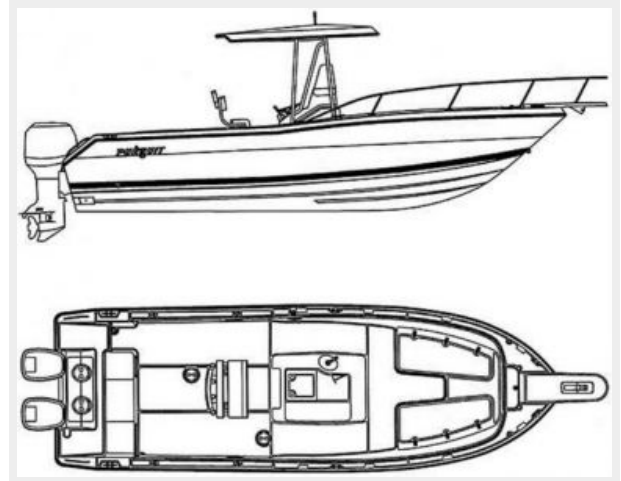

Pursuit 2470 Center Console Layout