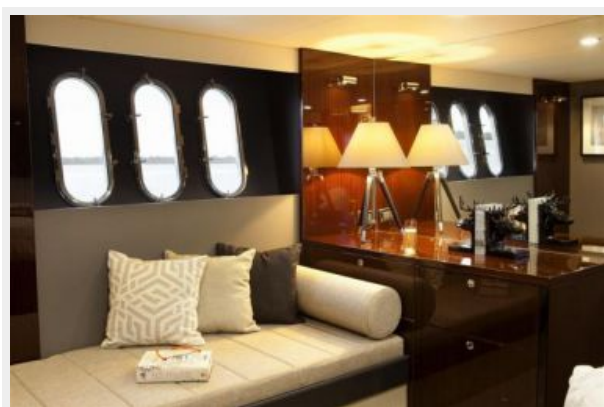

Day Bed in Master Stateroom