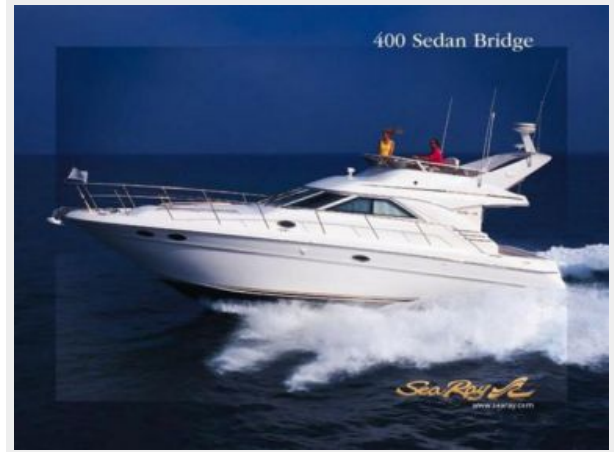

Manufacturer Provided Image