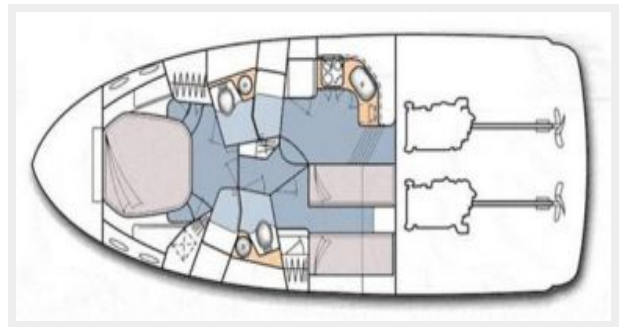

Manufacturer Provided Image