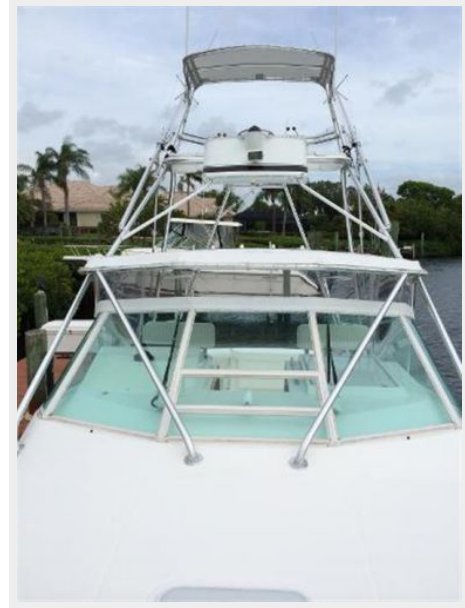

SERIOUSLY FOR SALE — CABO

Builder: CABO

Year Built: 1999

Model: Cruiser

Price: PRICE ON APPLICATION

Location: United States

LOA: 31' 0" (9.45m)

Beam: 12' 5" (3.78m)

Starboard Side with aft cover

Aft

Bow

Starboard Side

Bow

Aft Cockpit

Cockpit

Cockpit

Galley

Eating/Sleeping

Eating/Sleeping

Upper Helm

Windless

Bow

Electronics

Aft Door