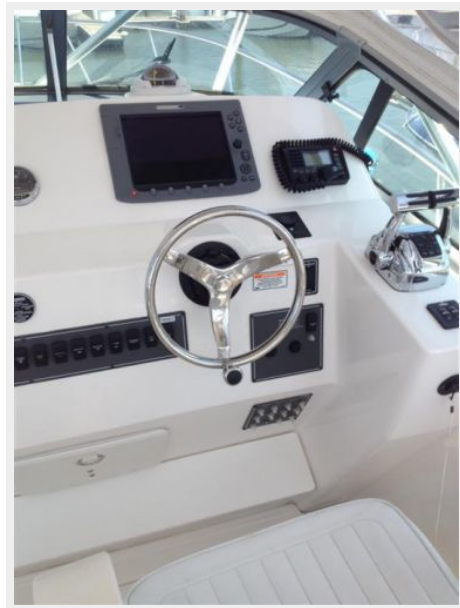

Helm / Electronics & Navigation	10
Deck - Windlass	11
Rear Profile	11
CONTACTS	12
Contact details	12
Telephones	12
Office hours	12
Address	12

SPECIFICATIONS

Overview

This is a lightly used 31' Sportcraft. She is fish rigged and ready for the season. Easy to see in Wildwood, New Jersey. **PRICE JUST REDUCED FOR QUICK SALE!!! CALL FOR DETAILS!!!**

Helm / Electronics and Navigation

- VHF radio
- Electric horn
- Raymarine Multi-Display GPS / Depth Sounder / Fish Finder / Radar

Deck

- (2) Anchors
- Spreader lights
- Navigation lights
- Electric hatch lift
- Anchor windlass
- Eisenglass enclosure
- Anchor well w/ drain
- Integrated bow pulpit
- Port window w/ screen
- Cockpit bolster cushions
- Forward anchor & rope storage
- Windshield wipers (port & starboard)
- Full size swim platform w/ Bimini ladder

Additional Features / Equipment

- 27" TV
- Dock box
- Drink holders
- Dockside pump out
- Dockside water inlet
- Chrome bronze thru-hulls
- Companionway door w/ lock
- Sacrificial zinc bonding system
- 316 Stainless steel Deck hardware
- Stereo system with AM / FM radio, MP3 player, DVD player, (6) speakers

PHOTOS

Main Cabin 1 - Forward Berth

Main Cabin 2 - Dinette

Main Cabin 3 - Teak Flooring

Helm / Electronics & Navigation

Deck - Windlass

Rear Profile

CONTACTS