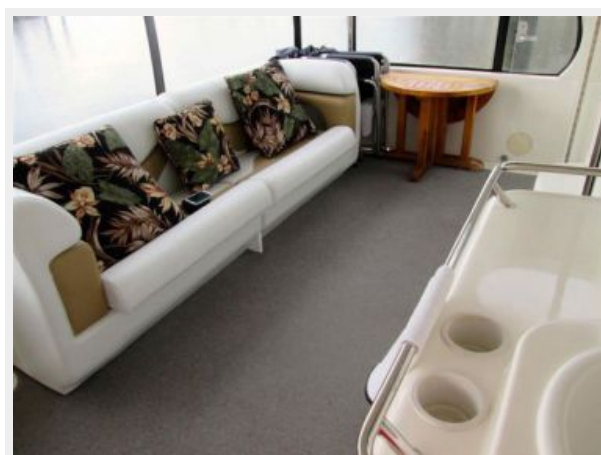

## Обзор

**(LOCATION: Merritt Island FL) The 42' Sea Ray 420 Aft Cabin is a sleek aft cabin cruiser with big cruiser features.** She has a flybridge, aft deck, large open salon, and two staterooms to insure room, comfort, and convenience. Whether you are planning a day on water, a weekend getaway, a cruise to the islands, or plan to live aboard this affordable 42' Sea Ray is ready to accommodate.

On deck we start at the top with a flybridge with bimini top and full enclosure. The forward helm station is well equipped.. Seating consists of two swivel helm seats with wraparound guest lounge aft. Below is the aft deck with hard top and full enclosure. There is a wet bar with refrigerator and room for casual seating or dining. The starboard stairway leads down to the large remote controlled 1000# hydraulic lift / swim platform. Wing doors open to side decks that lead forward to a foredeck with bow pulpit with anchor and windlass. A center companionway leads below to the salon.

There are two staterooms. The forward stateroom features a centerline island queen berth, mirrored vanity, and two hanging lockers. There is a laundry port side opposite the galley. The guest/day head compartment has head, sink, and shower stall. The master aft cabin has queen berth with, hanging locker, mirrored vanity, TV, and ensuite head with shower stall.

# ФОТОГРАФИИ