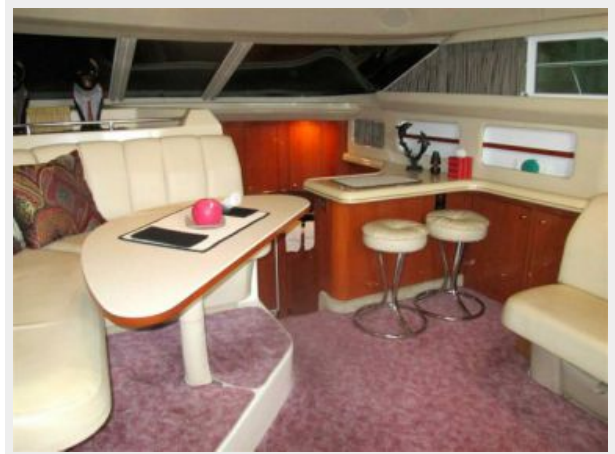

## Обзор

**(LOCATION: Merritt Island FL) The 42' Sea Ray 420 Aft Cabin is a sleek aft cabin cruiser with big cruiser features.** She has a flybridge, aft deck, large open salon, and two staterooms to insure room, comfort, and convenience. Whether you are planning a day on water, a weekend getaway, a cruise to the islands, or plan to live aboard this affordable 42' Sea Ray is ready to accommodate.

On deck we start at the top with a flybridge with bimini top and full enclosure. The forward helm station is well equipped.. Seating consists of two swivel helm seats with wraparound guest lounge aft. Below is the aft deck with hard top and full enclosure. There is a wet bar with refrigerator and room for casual seating or dining. The starboard stairway leads down to the large remote controlled 1000# hydraulic lift / swim platform. Wing doors open to side decks that lead forward to a foredeck with bow pulpit with anchor and windlass. A center companionway leads below to the salon.

The carpeted salon is comfortable and inviting. As you enter the salon you find an L-shaped settee starboard with breakfast bar forward. Port side we have an L-shaped dinette forward and entertainment center aft. The galley is down to starboard and features upper & lower cabinets, an undercounter refrigerator/freezer, microwave/convection oven, NuTone food center, coffee maker, Corian counter with sink and electric cooktop.

# ФОТОГРАФИИ