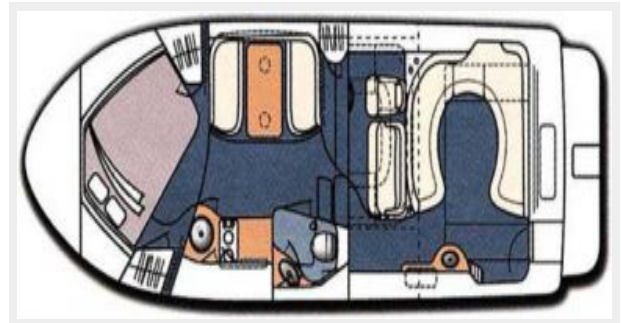

Manufacturer Provided Image