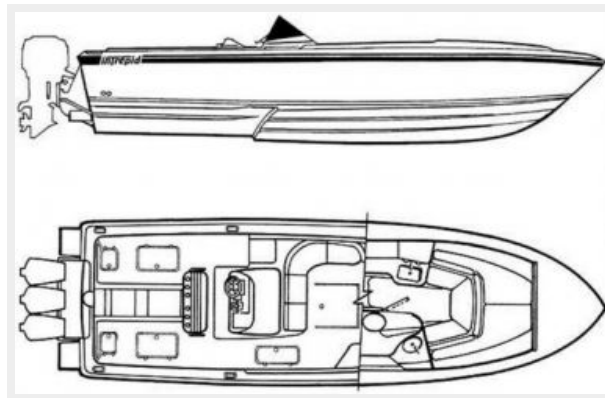

Manufacturer Provided Image