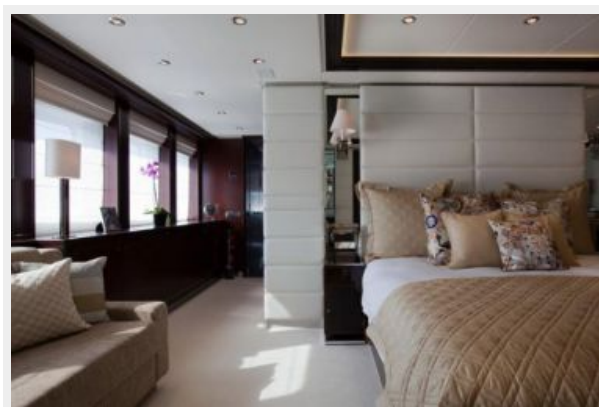

PERLE NOIRE - Master cabin