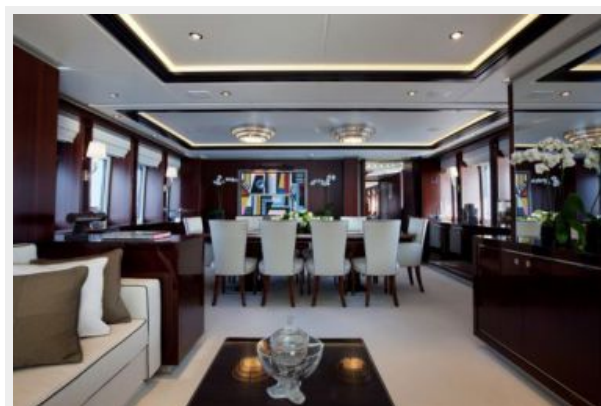

PERLE NOIRE - Main Saloon