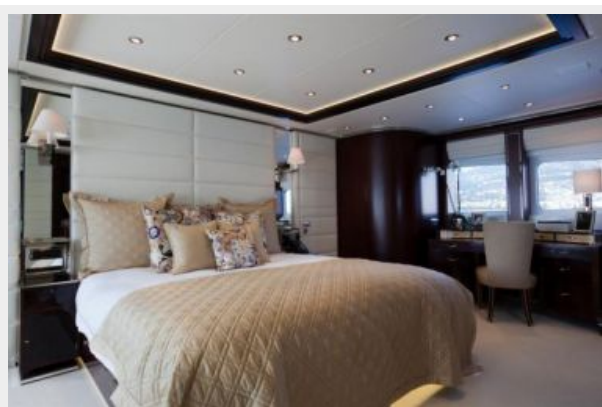

PERLE NOIRE - Master Cabin full beam