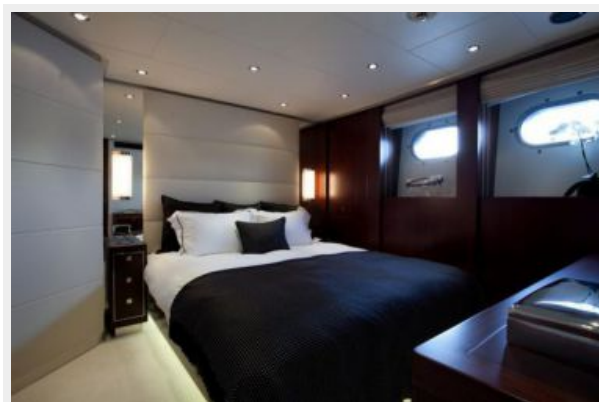

PERLE NOIRE - Master Cabin