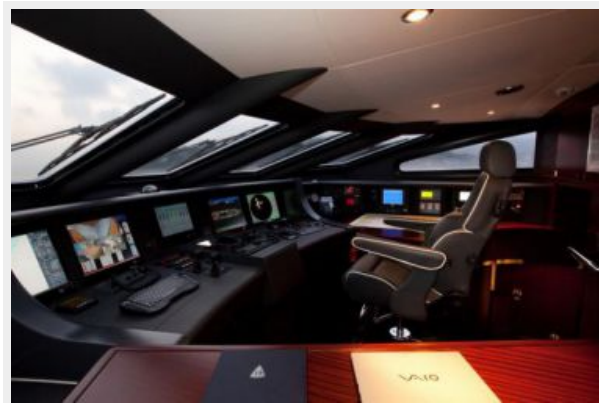

PERLE NOIRE - Master bathroom